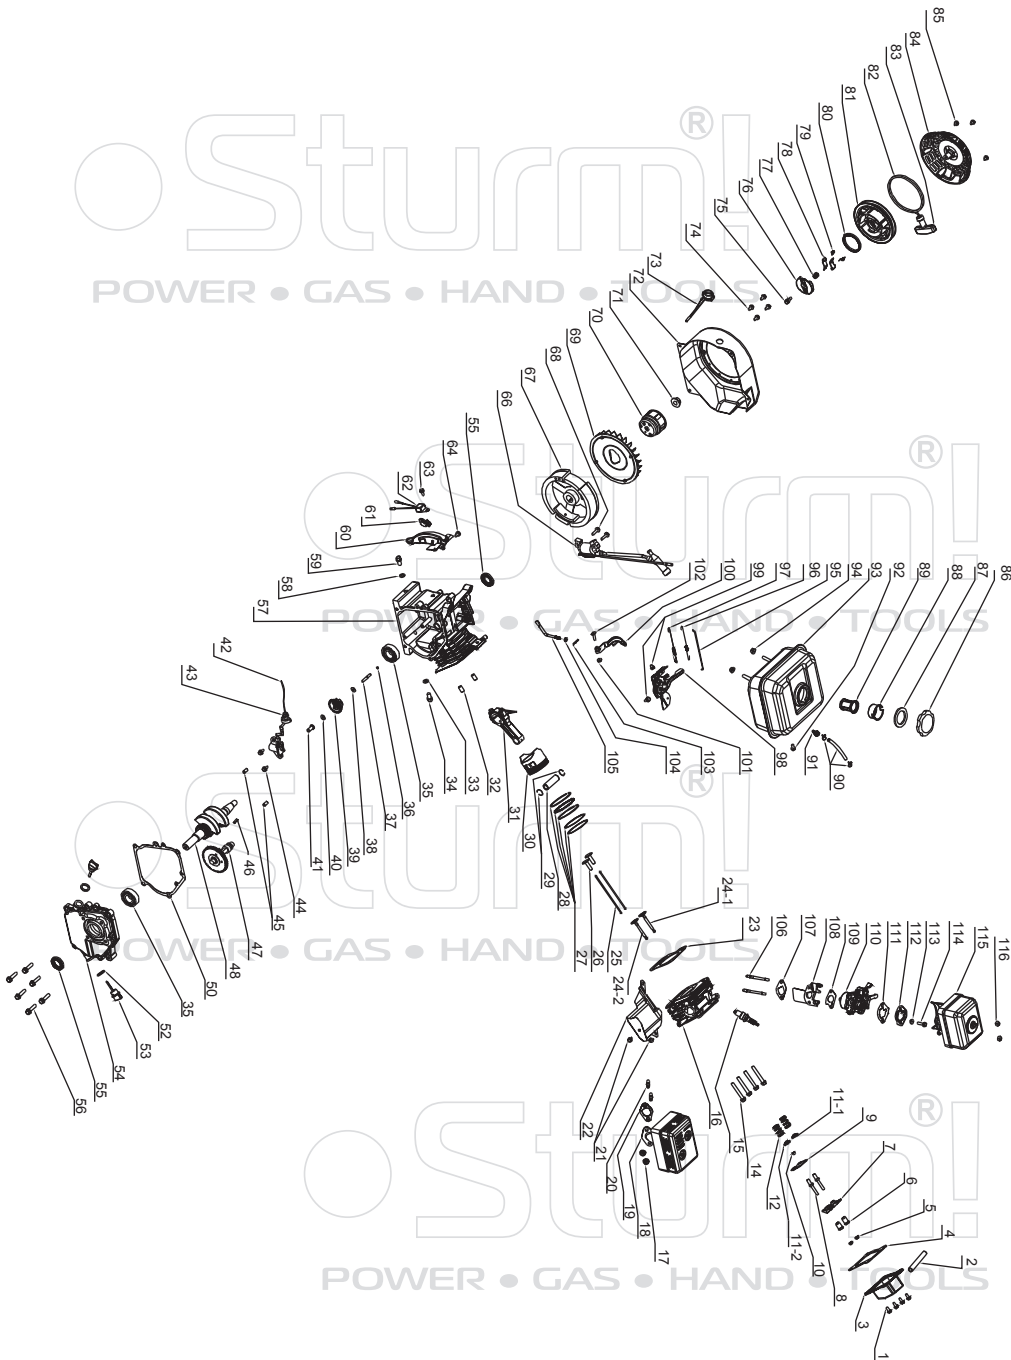

ENGINE FOR BP8761

NO.	DESCRIPTION	NO.	DESCRIPTION	NO.	DESCRIPTION
1	BOLT	39	GOVERNOR WEIGHT HOLDER COMP	81	RECOIL STARTER REEL
2	VENT-PIPE	40	GOVERNOR HOLDER CLIP	82	RECOIL STARTER ROPE
3	HEAD COVER COMP	41	GOVERNOR COVER	83	RECOIL STARTER KNOB
4	HEAD COVER PACKING	42	NUT	84	RECOIL STARTER COMP
5	PIVOT ADJUSTING NUT	43	OIL SENSOR ASSEMBLY	85	FLANGE BOLT M6x8
6	ROCKER ARM PIVOT	44	BOLT	86	FUEL TANK CAP
7	VALVE ROCKER ARM	45	FIXED PIN	87	SEALING RING
8	PIVOT BOLT	46	WOODRUFF KEY	88	STEEL BUSH
9	PUSH ROD GUIDE PLATE	47	CAMSHAFT ASSEMBLY	89	FILTER
10	VALVE ROTATOR	48	CRANKSHAFT ASSEMBLY	90	FUEL TUBE
11-1	EXHAUST VALVE SPRING RETAINER	50	PAPER GASKET	91	FUEL NUZZLE
11-2	INTAKE VALVE SPRING RETAINER	52	OIL FILLER CAP PACKING	92	BOLT
12	VALVE SPRING	53	OIL FILLER CAP ASSEMBLY	93	FUEL TANK
14	FLANGE BOLT M8x55	54	CRANKCASE COVER	94	NUT
15	SPARK PLUG	55	OIL SEAL	95	GOVERNOR ROD
16	CYLINDER HEAD COMP	56	BOLT	96	GOVERNOR SPRING
17	NUT	57	CRANKCASE	97	THROTTLE RETURN SPRING
18	MUFFLER COMP	58	DRAIN BOLT WASHER	98	GOV.SETTING COMP.
19	WASHER	59	DRAIN PLUG BOLT	99	BOLT
20	STUD BOLT	60	FLYWHEEL GUARD	100	GOVERNOR ARM
21	BOLT	61	CLIP	101	NUT
22	WIND FENDER	62	DIODE COMP	102	BOLT
23	CYLINDER HEAD GASKET	63	BOLT	103	LOCK PIN
24-1	INTAKE VALVE	64	BOLT	104	WASHER
24-2	EXHAUST VALVE	66	IGNITOR COMP	105	GOVERNOR ARM SHAFT
25	PULL ROD	67	FLYWHEEL	106	STUD BOLT
26	VALVE LIFTER	68	BOLT	107	WASHER
27	PISTON RING ASSEMBLY	69	COOLING FAN	108	CARBURETOR INSULATOR
28	PISTON PIN	70	START HUB	109	CARBURETOR PACKING
29	PISTON PIN CLIP	71	NUT	110	CARBURETOR ASSEMBLY
30	PISTON	72	FAN COVER COMP	111	CARBURETOR PACKING
31	CONNECTING ROD COMP	73	ENGINE SWITCH COMP	112	CARBURETOR WASHER
32	FIXED PIN	74	BOLT	113	NUT
33	DRAIN BOLT WASHER	75	SETTING SCREW	114	BOLT
34	DRAIN PLUG BOLT	76	RATCHET GUIDE	115	AIR CLEANER GENERAL ASSY.
35	BEARING 6205	77	RATCHET GUIDE SPRING	116	NUT
36	CIRCLIP	78	STARTER RATCHET		
37	GOVERNOR SHAFT	79	RETURN SPRING		
38	GOVERNOR HOLDER CLIP	80	SPRING		

ST20130927